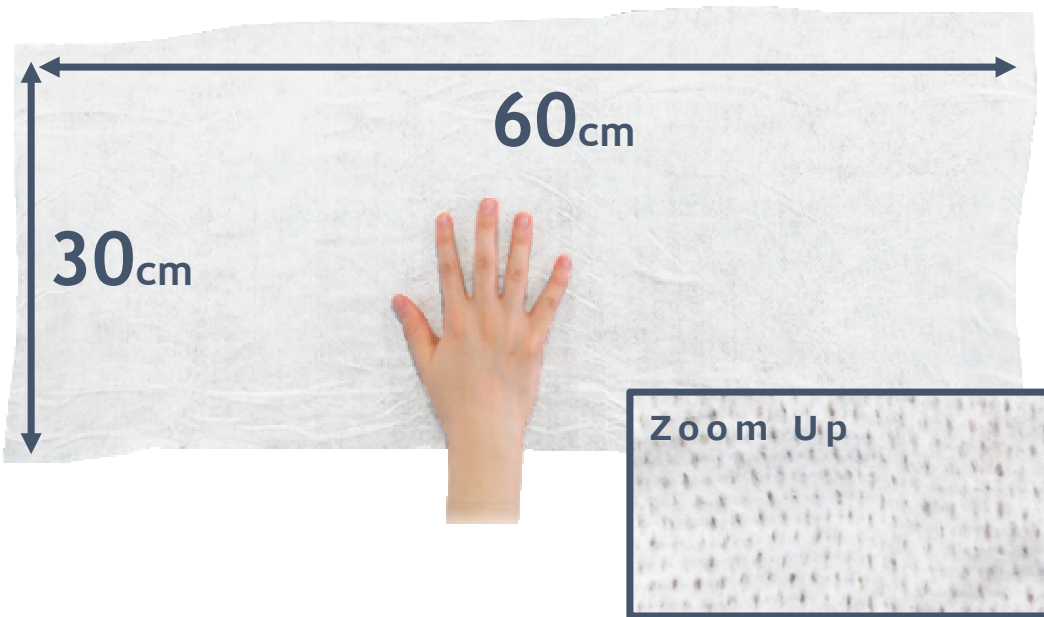

**Material:
Non-Woven
XL Size**

- Large enough to wipe your Whole Body
- Satisfaction With Massive Sheet

Wrapped Individually

- Prevent Dry
- Easy To Carry

Disposable

- Hygienic

Barrier Film

- Store up to 5 Years
- Ready for Emergency Cases